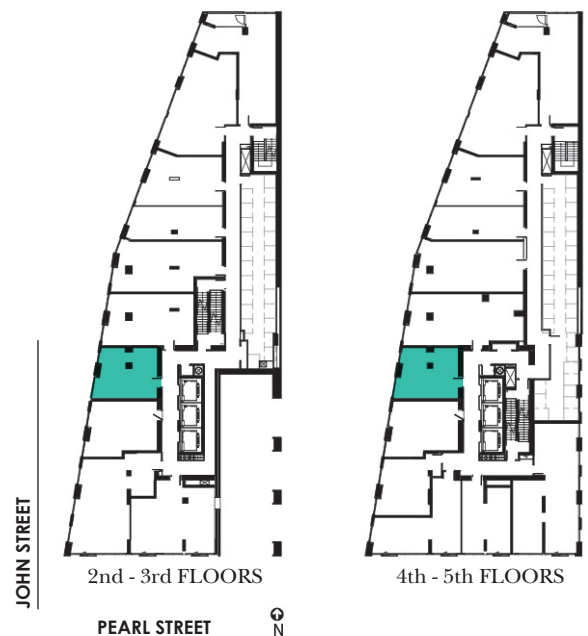

SUITES 204, 304, 405, 506

STUDIO

Suite Area: **431** SQ.FT.

All areas and stated room dimensions are approximate. Sizes and specifications are subject to change without notice. Actual living area and balcony/terraces may vary from floor stated areas. E. & O.E.